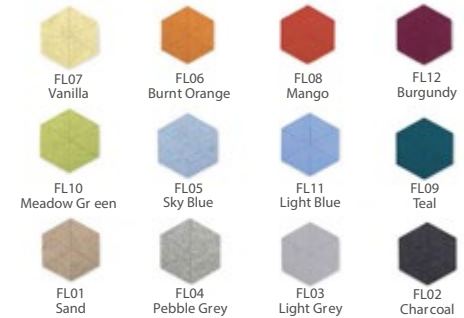

Insert Felts