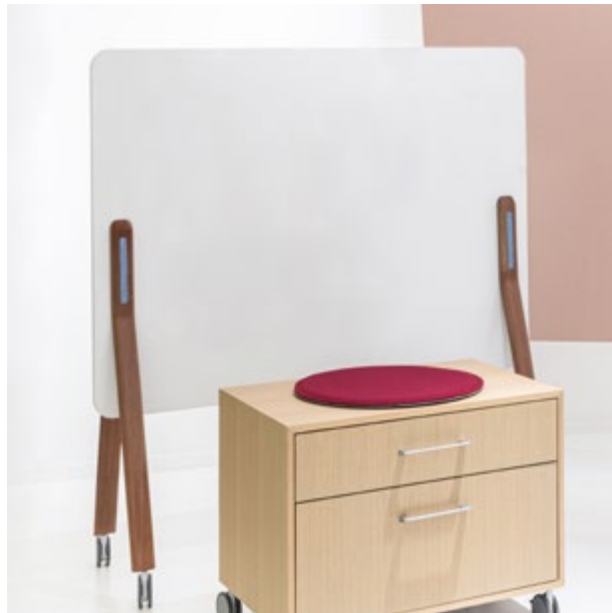

Product features

- Freestanding screen with the option of an acrylic board, a fabric tack board, fabric magnetic board, magnetic marker board or white magnetic glass board.
- Solid steam bent leg with insert detail
- Inserts are standard veneer finished to match legs
- Legs are solid ash or walnut based on finish selection

Options

MOBILE SCREEN /ADD CASTER

- CST4: Add casters to screen Legs - $200

CONTRASTING LEG INSERTS

- Specify contrasting leg insert. Select any leg finish - $120
- FLI01: Felt Leg Insert (specify color) - $120

MAGNETIC METAL TRAY

- MUT18: 18" White Magnetic Metal Tray - $250
- Available on Fabric Magnetic and Magnetic Boards
- Specify Premium Metal Finish Color on Tray: $60
- MFS: Silver, MFMB: Matte Black, MFGG: Graphite Gray, MFSS: Salmon Sienna, MFSA: Surfin Aquavert, MFPS: Pistachio, MFOS: Oyster, MFNA: Navy, MFOL: Olive, MFGB: Grey Beige

Screen materials

w" x d" x h"		White Acrylic		Magnetic Marker Board		Fabric Tack Board	Carton weight	Fabric board
54 x 18.5 x 66	CHM5466AB539	$2408	CHM5466MB539	$2639	CHM5466FT539	$2257	90 lbs	3.25 yds
40 x 18.5 x 66	CHM4066AB539	$2246	CHM4066MB539	$2377	CHM4066FT539	$2140	70 lbs	2.5 yds
54 x 18.5 x 56	CHM5456AB539	$2319	CHM5456MB539	$2605	CHM5456FT539	$2178	80 lbs	3.25 yds
40 x 18.5 x 56	CHM4056AB539	$2167	CHM4056AB539	$2347	CHM4056FT539	$2069	60 lbs	2.5 yds