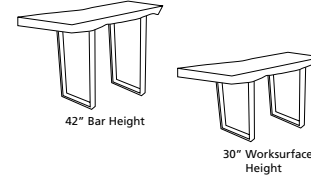

Grove

Live Edge

Live Edge Conference Table

[Click here to view statement of line](#)

1 Select Model

*Table depth and thickness varies. Images of inventory and slab dimensions can be viewed at darran.com under the Grove collection.

2 Select Finish

Click to view finishes WLE

3 Select Edge

Click to view edges Edge
N/A

4 Select Hardware

Click to view details Hardware
N/A

Product Features

- Black Metal Legs are standard
- Tops are 2" - 3" thick
- Bases have adjustable glides for leveling

Notes

- Butterflies are hand placed based on the tables natural characteristic
- Natural cracks in the wood are considered normal and enhance the beauty of the table
- Slabs are cut from the Acacia Tree and has figured grain with distinct sap line edges

Options

Premium Finish Option

- Specify base in premium Metal Finish (MFS: Silver, MFMB: Matte Black, MFDB: Dark Bronze, MFGM: Matte Gold) - $160 per base
- Specify W17 wire management in premium Metal Finish - (MFS: Silver, MFMB: Matte Black, MFDB: Dark Bronze, MFGM: Matte Gold) - $55
- Specify W20 wire management in premium Metal Finish - (MFS: Silver, MFMB: Matte Black, MFDB: Dark Bronze, MFGM: Matte Gold) - $80

Wire Management

- W17: Wire management cover - $80 For 30" worksurface height
- W20: Wire management cover - $105 For 42" worksurface height