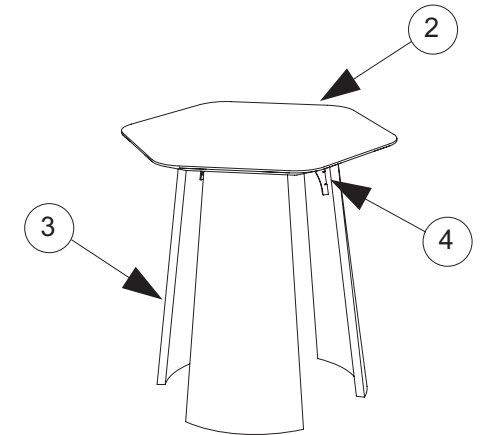

Six

Occasional Table
18" H Coffee Table

[Click here to view statement of line](#)

1 Select Model

w" x d" x h"

Weight

	Veneer Top	Fenix Laminate	High Pressure Laminate Top	Compact Laminate Top
36 x 36 x 18	SIX3618CT358W 1876	SIX3618CT358F 2088	SIX3618CT358G 1876	SIX3617CT358C 1992
Reverse Diamond Sketchface				
36 x 36 x 18	SIX3618CS358W 2255			
2 Top Color	Click to view Finishes & Paints	Click to view Fenix Laminates	Click to view High Pressure Laminates	Click to view Compact Laminates
3 Base Finish	Click to view Finishes & Paints			
4 Bracket Color	Click to view Metal Finishes			

Product Features

- Laminate and Veneer tops - 1-1/8" thick with Infinity Edge
- Fenix Compact Laminate is 12mm thick
- Precision molded bent plywood legs with oak veneer faces
- Legs available in any contrasting or coordinating finish or paint
- Compact laminate table is .5" lower.

- 2-Top
- 3-Legs
- 4-Bracket