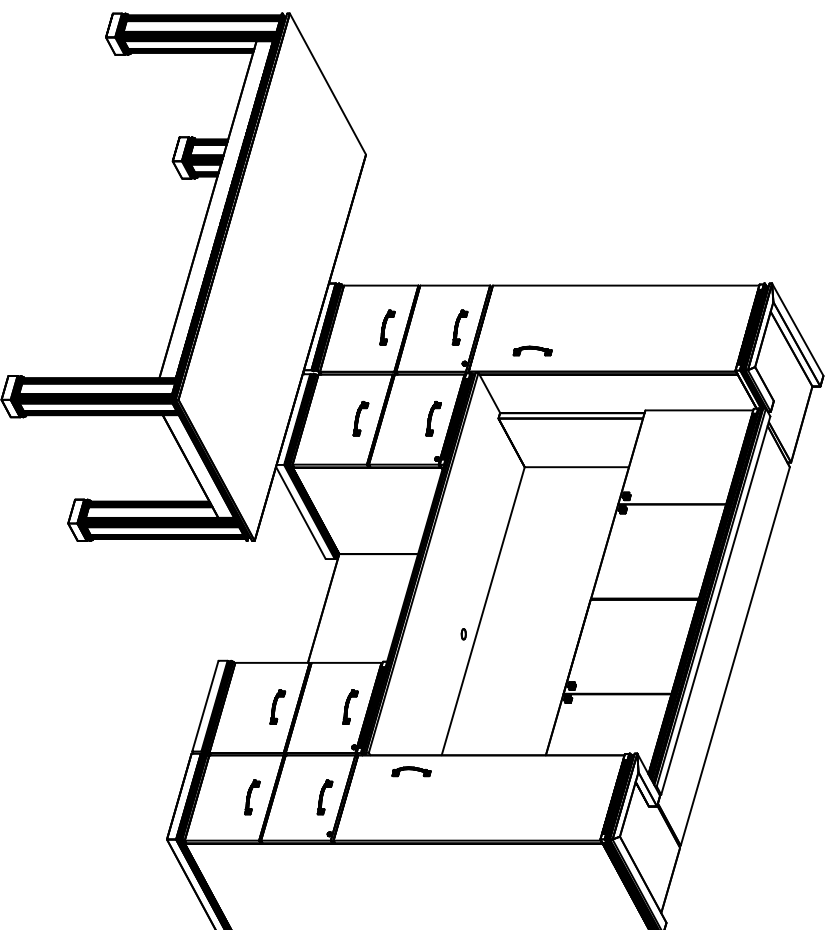

PRADO DESKS AND WORKSTATIONS

TYPICAL 3 - W

SCALE: 3/8"=1'-0"

SCALE: NTS

DARRAN

DARRAN Furniture
 P.O. Box 7614
 High Point, NC 27284
 Phone 336.861.2400
 Fax 336.861.6485
 1.800.334.7891
 www.darran.com

This is a preliminary drawing subject to approval by manufacturing. Actual product may vary from drawing shown. DARRAN reserves the right to alter specifications and/or materials. It will be the responsibility of Dealer/Designer to: Do Field Measurements, Confirm All Product Will Fit Office Space. Also, To Confirm Product Quoted is Correct As To Configurations, Sizes, Design Etc.