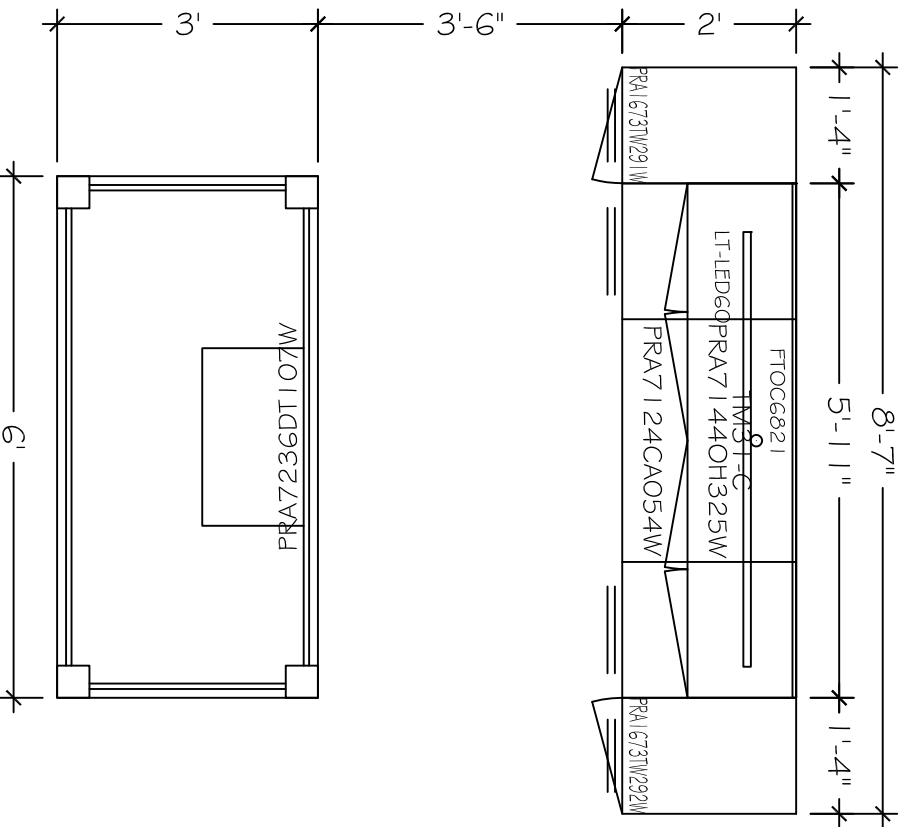

PRADO DESKS AND WORKSTATIONS

TYPICAL 3 - W

SCALE: 3/8"=1'-0"

SCALE: NTS

DARRAN

DARRAN Furniture
 P.O. Box 7614
 High Point, NC 27284
 Phone 336.861.2400
 Fax 336.861.6485
 1.800.334.7891
 www.darran.com

This is a preliminary drawing subject to approval by manufacturing. Actual product may vary from drawing shown. DARRAN reserves the right to alter specifications and/or materials. It will be the responsibility of Dealer/Designer to: Do Field Measurements, Confirm All Product Will Fit Office Space. Also, To Confirm Product Quoted is Correct As To Configurations, Sizes, Design Etc.